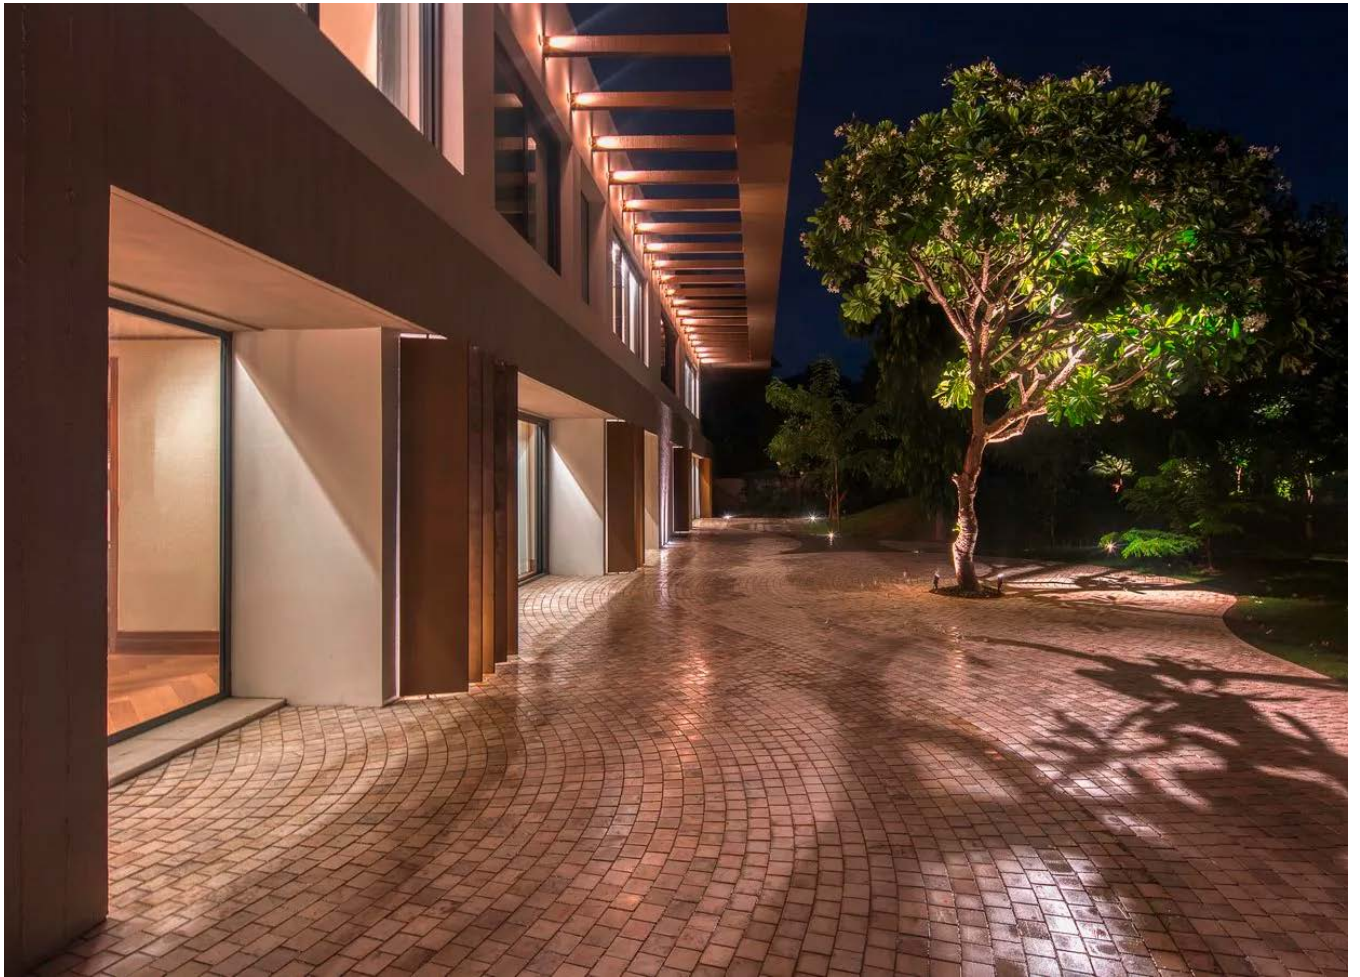

©ILDL by Innovative Design Group

Rethinking
The Future

RTF AWARDS 24 ▾

ARTICLES ▾

COURSES

FUTURE T

SHARE