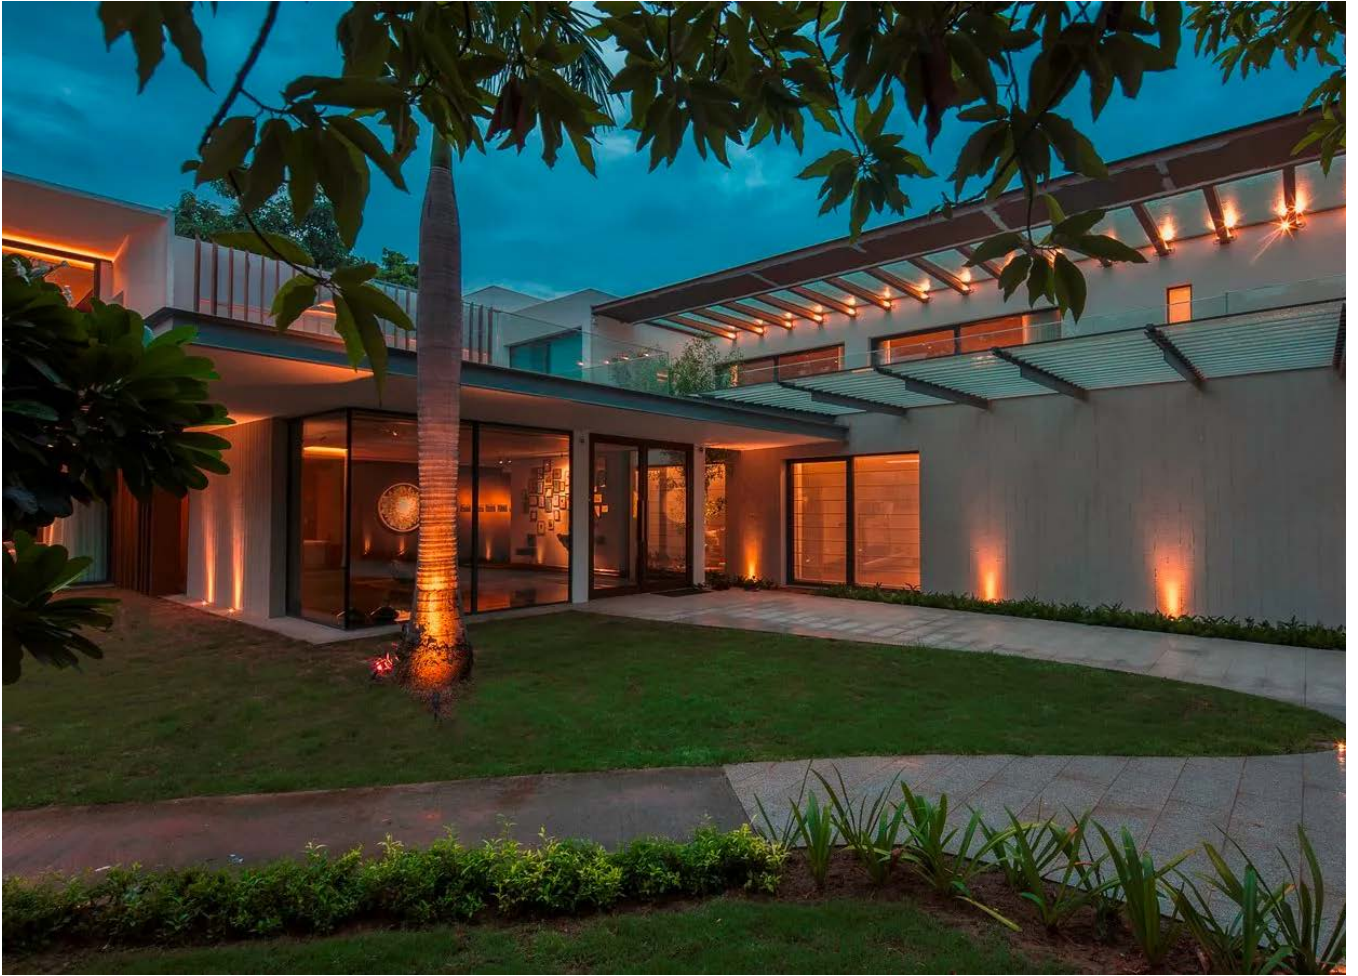

Design Group

©ILDL by Innovative Design Group

The farmhouse stands as a testament to design brilliance, highlighting a floating effect at the upper level with meticulously mounted linear fixtures at wind piles creating an artistic spectacle, while outer piles adorned with linear lighting enhance the floating effect, setting the stage for a truly immersive ambience.

ILDL's expertise in facade illumination takes centre stage in the project. Architectural lighting incorporates rafters, small spot fixtures, and a bonding effect that