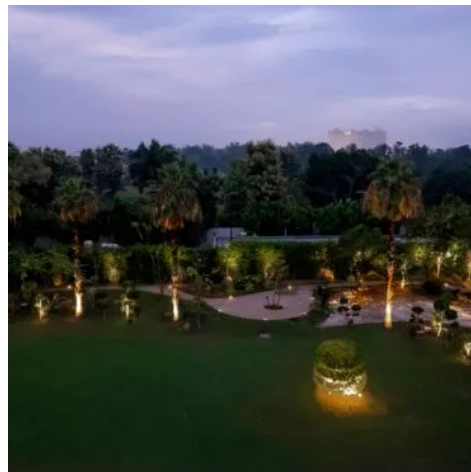

©ILDL by Innovative Design Group