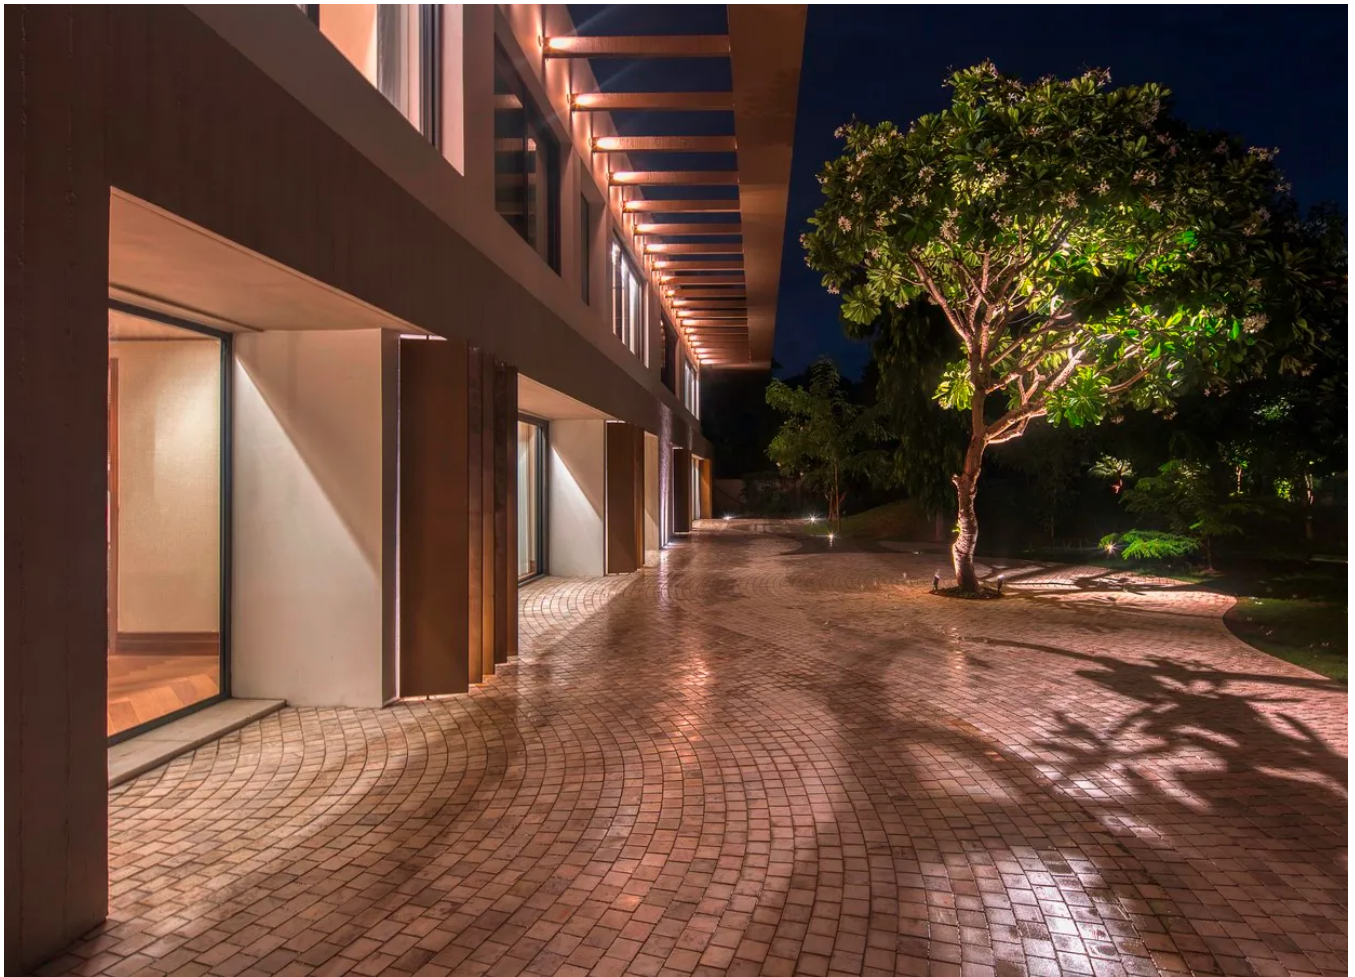

CrowdStrike®

Download The Report

Open

©ILDL by Innovative Design Group