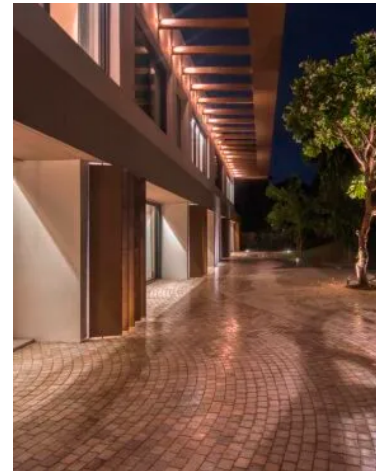

©ILDL by Innovative Design Group