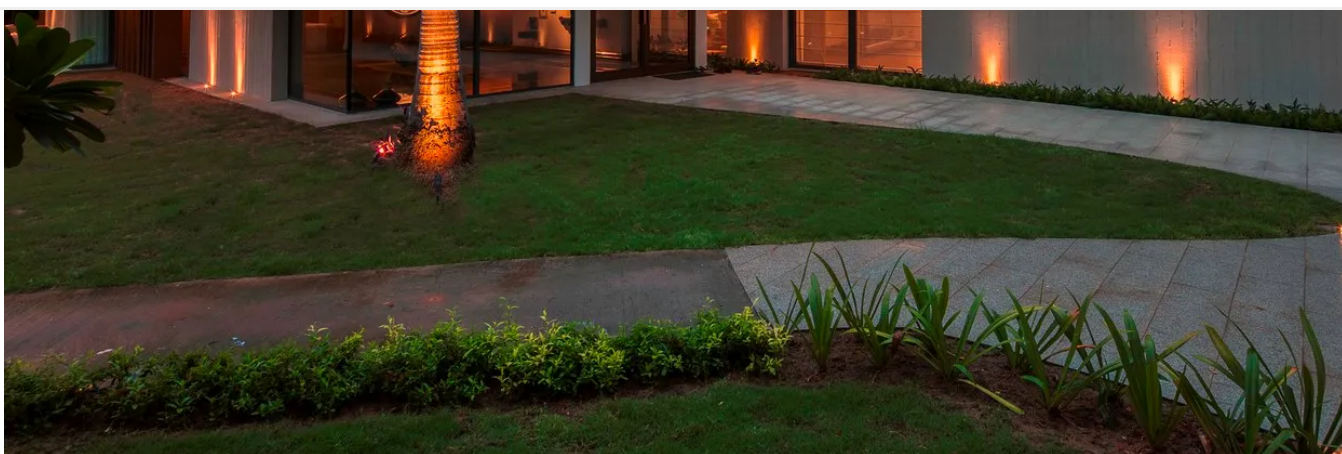

ARTICLES ▼

COURSES

FUTURE T

©ILDL by Innovative Design Group

The farmhouse stands as a testament to design brilliance, highlighting a floating effect on the upper level with meticulously mounted linear fixtures at window piles creating an artistic spectacle, while outer piles adorned with linear lights enhance the floating effect setting the stage for a truly immersive ambience.

©ILDL by Innovative Design Group

Landscape design plays a pivotal role in achieving harmony within the outdoor space. Tailored to the shape of trees, the landscape design utilizes fixtures with customized angles. Wider beam angles accentuate expansive trees, while markers and floor wash mounted at 3m intervals create a captivating path-guiding element along the walkway.