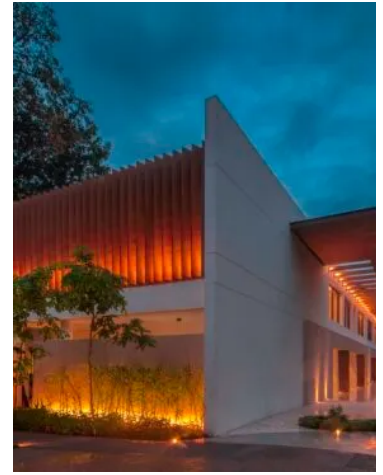

©ILDL by Innovative Design Group